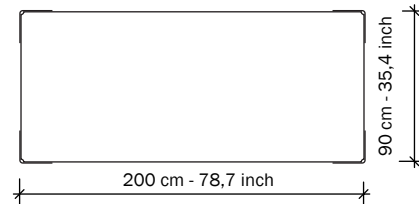

LLOYD Table

140x70 110x110 200x90
SERENER

Black

White

Dark grey

Parallel

Rust

Tuscan

SPECIFICATIONS

Table top:

Steel, 2 mm thick, powder coated.

Table leg:

Steel, 4 mm thick, powder coated, with plastic feet.

Bolts:

allen bolts, black.

Weight:

140x70x73: 32,4 kg - 71,4 lb.
140x70x76: 33,2 kg - 73,2 lb.
110x110x73: 35,4 kg - 78,0 lb.
110x110x76: 36,2 kg - 79,8 lb.
200x90x73: 47,5 kg - 104,7 lb.
200x90x76: 48,3 kg - 106,5 lb.

3D-FILES OR HR-IMAGES

Check: www.functionals.eu/downloads

LLOYD Table

230x80 280x90

SERENER

Black

White

Dark grey

Parallel