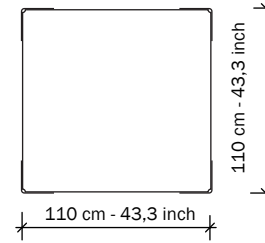

LLOYD Table

140x70 110x110 200x90
SERENER

Black

White

Dark grey

Parallel

Rust

Tuscan

SPECIFICATIONS

Table top:

Steel, 2 mm thick, powder coated.

Table leg:

Steel, 4 mm thick, powder coated, with plastic feet.

Bolts:

allen bolts, black.

Weight:

140x70x73: 32,4 kg - 71,4 lb.
140x70x76: 33,2 kg - 73,2 lb.
110x110x73: 35,4 kg - 78,0 lb.
110x110x76: 36,2 kg - 79,8 lb.
200x90x73: 47,5 kg - 104,7 lb.
200x90x76: 48,3 kg - 106,5 lb.

3D-FILES OR HR-IMAGES

Check: www.functionals.eu/downloads

LLOYD Table

230x80 280x90

SERENER

Black

White

Dark grey

Parallel