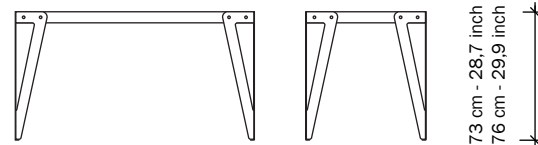

LLOYD Table

140x70 110x110 200x90
SERENER

Black

White

Dark grey

Parallel

Rust

Tuscan

SPECIFICATIONS

Table top:

Steel, 2 mm thick, powder coated.

Table leg:

Steel, 4 mm thick, powder coated, with plastic feet.

Bolts:

allen bolts, black.

Weight:

Rust

Tuscan

SPECIFICATIONS

Table top:

Steel, 2 mm thick, powder coated.

Table leg:

Steel, 4 mm thick, powder coated, with plastic feet.

Bolts:

allen bolts, black.

Weight:

230x80x73: 49,8 kg - 109,8 lb.

230x80x76: 50,6 kg - 111,6 lb.

280x90x73: 63,4 kg - 139,8 lb.

280x90x76: 64,2 kg - 141,5 lb.

3D-FILES OR HR-IMAGES

Check: www.functionals.eu/downloads