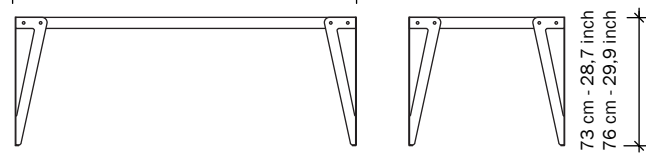

LLOYD Table

140x70 110x110 200x90
SERENER

Black

White

Dark grey

Parallel

Rust

Tuscan

SPECIFICATIONS

Table top:

Steel, 2 mm thick, powder coated.

Table leg:

Steel, 4 mm thick, powder coated, with plastic feet.

Bolts:

allen bolts, black.

Weight:

Rust

Tuscan

SPECIFICATIONS

Table top:

Steel, 2 mm thick, powder coated.

Table leg:

Steel, 4 mm thick, powder coated, with plastic feet.

Bolts:

allen bolts, black.

Weight:

230x80x73: 49,8 kg - 109,8 lb.

230x80x76: 50,6 kg - 111,6 lb.

280x90x73: 63,4 kg - 139,8 lb.

280x90x76: 64,2 kg - 141,5 lb.

3D-FILES OR HR-IMAGES

Check: www.functionals.eu/downloads