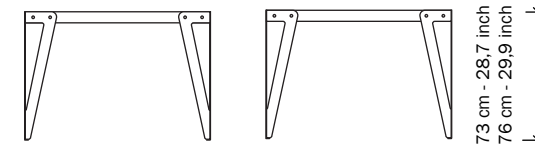

LLOYD Table

140x70 110x110 200x90
SERENER

Black

White

Dark grey

Parallel

Rust

Tuscan

SPECIFICATIONS

Table top:

Steel, 2 mm thick, powder coated.

Table leg:

Steel, 4 mm thick, powder coated, with plastic feet.

Bolts:

allen bolts, black.

Weight:

Rust

Tuscan

SPECIFICATIONS

Table top:

Steel, 2 mm thick, powder coated.

Table leg:

Steel, 4 mm thick, powder coated, with plastic feet.

Bolts:

allen bolts, black.

Weight:

230x80x73: 49,8 kg - 109,8 lb.

230x80x76: 50,6 kg - 111,6 lb.

280x90x73: 63,4 kg - 139,8 lb.

280x90x76: 64,2 kg - 141,5 lb.

3D-FILES OR HR-IMAGES

Check: www.functionals.eu/downloads